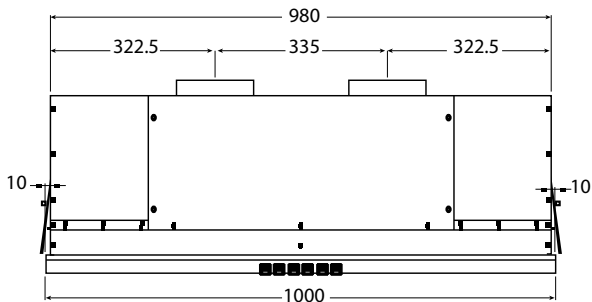

INTEGRATED RANGEHOODS

FALUC1002