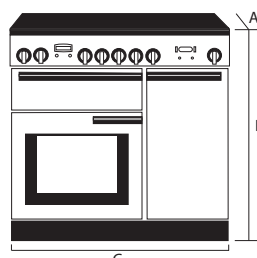

90cm Dual Fuel
A: 604 / 642mm
B: 905 - 930mm
C: 900mm

A: Depth Ex / Inc Handles