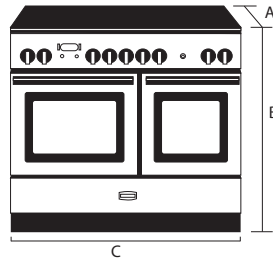

INDUCTION

90cm FX (Both)
 A: 608 / 642mm
 B: 905 - 930mm
 C: 900mm

A: Depth Ex / Inc Handles

PROFESSIONAL+ FXP 90CM

DUAL FUEL

SINGLE ELECTRIC OVEN, PYROLYTIC, ENERGY SAVING PANEL, GAS COOK TOP

90cm Model	Colour	Price
PROP90FXPDFSS/CH	90cm Stainless Steel & Chrome	\$10698
PROP90FXPDFGB/CH	90cm Gloss Black & Chrome	
PROP90FXPDFSL/CH	90cm Slate & Chrome	

90cm FXP Dual Fuel
 A: 608 / 645mm
 B: 905 - 930mm
 C: 900mm

A: Depth Ex / Inc Handles

PROFESSIONAL + FX 100CM

DUAL FUEL

DOUBLE ELECTRIC OVENS, STORAGE DRAWER, GAS COOK TOP

100cm Model	Colour	Price
PROPL100FXDFSS/CH	100cm Stainless Steel & Chrome	\$9998
PROPL100FXDFGB/CH	100cm Gloss Black & Chrome	
PROPL100FXDFSL/CH	100cm Slate & Chrome	

100cm Dual Fuel
A: 604 / 642mm
B: 905 - 930mm
C: 994mm

A: Depth Ex / Inc Handles

PROFESSIONAL+ 110 & 90CM

DUAL FUEL

DOUBLE ELECTRIC OVENS, SEPARATE GRILL, STORAGE DRAWER (110CM), GAS COOK TOP

110cm Model	Colour	Price
PROP110DFSS/CH	110cm Stainless Steel & Chrome	\$11298
PROP110DFGB/CH	110cm Black & Chrome	
90cm Model	Colour	Price
PROP90DFSS/CH	90cm Stainless Steel & Chrome	\$9998
PROP90DFGB/CH	90cm Black & Chrome	