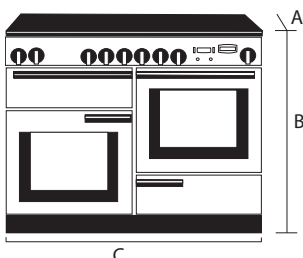

110cm Dual Fuel
A: 604 / 642mm
B: 905 - 930mm
C: 1092mm

110cm Induction
A: 608 / 646mm
B: 905 - 930mm
C: 1100mm

A: Depth Ex / Inc Handles