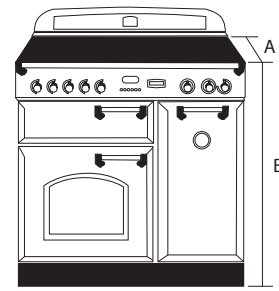

C: Depth Ex / Inc Handles

90cm Induction
A: 608 / 670mm
B: 905 - 930mm
C: 900mm