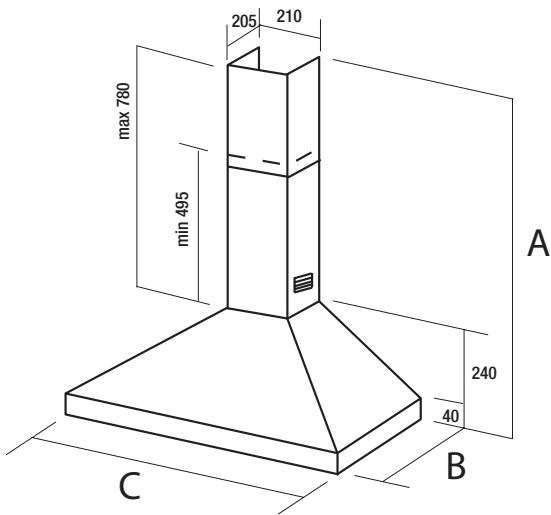

* When purchased separately, freight charges are applicable.

RANGEHOOD DIAGRAMS

INFUSION CANOPIES

110cm Canopy
 A: 730/1000mm
 B: 60mm
 C: 1098mm

110cm Canopy
 A: 730/1000mm
 B: 60mm
 C: 898mm

CANOPY RANGEHOODS