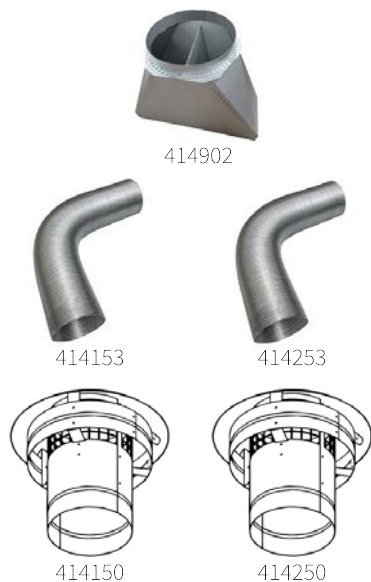

All gas hob accessories are available to purchase as an optional extra.

Falcon's Wok Cradle will fit all dual fuel and gas cookers.

Falcon's Teppanyaki Style Griddle Plate and Griddle Plate will fit all dual fuel and gas cookers excluding the Elise (ELS).

RANGEHOODS & ACCESSORIES

INFUSION CANOPIES – MAX i880 (intensive 6 mins), 2 x 1W LED, PUSH BUTTON CONTROLS

FALHDS110SS	110cm Stainless Steel, i880 ³ /hr ducted	\$3698
FALHDS110BL	110cm Black, i880 ³ /hr ducted	
FALHDS110SL	110cm Slate, i880 ³ /hr ducted	
FALHDS90SS	90cm Stainless Steel, i880 ³ /hr ducted	\$2848
FALHDS90BL	90cm Black, i880 ³ /hr ducted	
FALHDS90SL	90cm Slate, i880 ³ /hr ducted	

CANOPIES – MAX 770M³/HR, 2 x 20W HALOGEN LIGHTS, SLIDER CONTROLS

Model	Description	Price
FALHDCP110SC	110cm Stainless Steel, 770m ³ /hr ducted	\$3498
FALHDCP110BC	110cm Black, 770m ³ /hr ducted	
FALHDCP90SC	90cm Stainless Steel, 770m ³ /hr ducted	\$2648
FALHDCP90BC	90cm Black, 770m ³ /hr ducted	
*4620000496	Stainless Steel extension flue, 614mm high (replaces existing upper flue)	\$388
*4620000497	Black extension flue, 614mm high (replaces existing upper flue)	

INTEGRATED - MAX 1600³/HR (100CM) & 800M³/HR (80CM), LED LIGHTS, PUSH CONTROLS

Model	Description	Price
FALUC1002	100cm Integrated Twin Motor Rangehood	\$3598
FALUC801	80cm Integrated Rangehood	\$2748

RANGEHOOD ACCESSORIES