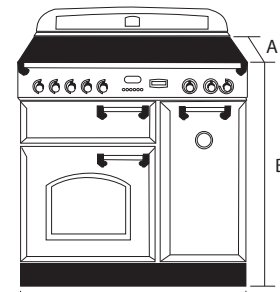

Chrome Fittings

Brass Fittings

C
A: Depth Ex / Inc Handles

110cm Dual Fuel
A: 608 / 670mm
B: 905 - 930mm
C: 1092mm

C
A: Depth Ex / Inc Handles

90cm Dual Fuel
A: 608 / 670mm
B: 905 - 930mm
C: 900mm

Special Order (special order models denoted in red).