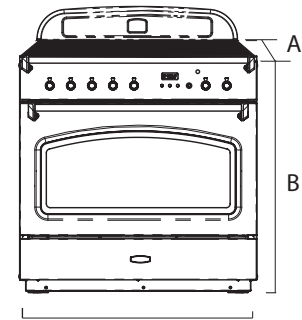

A: Depth Ex / Inc Handles

90cm Dual Fuel
A: 608 - 669mm
B: 909 - 930mm
C: 900mm

90cm Induction
A: 607 - 671mm
B: 905 - 930mm
C: 900mm