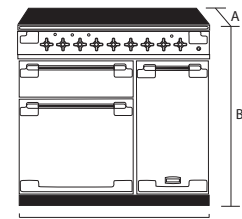

A: Depth Ex / Inc Handles

90cm Dual Fuel
A: 598 / 650mm
B: 910 - 935mm
C: 900mm