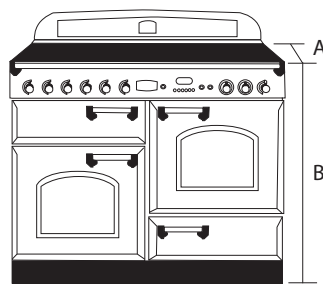

2 GAS OVENS (110CM), 1 GAS & 1 ELECTRIC OVEN (90CM), SEPARATE GRILL, STORAGE DRAWER (110CM), GAS COOK TOP

110cm Model	Colour	Price
CLA110NGFBL/CH	110cm Black & Chrome	$11898
CLA110NGFCR/CH	110cm Cream & Chrome	$12298
CLA110NGFCY/CH	110cm Cranberry & Chrome	
90cm Model	Colour	Price
CLA90NGFBL/CH	90cm Black & Chrome	$10498
CLA90NGFCR/CH	90cm Cream & Chrome	$10798
CLA90NGFCY/CH	90cm Cranberry & Chrome	

Special Order (special order models denoted in red).

C
A: Depth Ex / Inc Handles

110cm Dual Fuel or Gas
A: 608 / 670mm
B: 905 - 930mm
C: 1092mm

110cm Induction
A: 608 / 670mm
B: 905 - 930mm
C: 1100mm