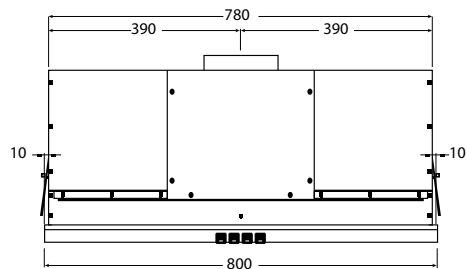

* When purchased separately, freight charges are applicable.

RANGEHOOD DIAGRAMS

INFUSION CANOPIES

110cm Canopy
 A: 730/1000mm
 B: 60mm
 C: 1098mm

110cm Canopy
 A: 730/1000mm
 B: 60mm
 C: 898mm

CANOPY RANGEHOODS

110cm Canopy
 A: 735/1020mm
 B: 490mm
 C: 1098mm

90cm Canopy
 A: 735/1020mm
 B: 490mm
 C: 898mm

INTEGRATED RANGEHOODS

FALUC1002

FALUC801

 **70%
HANDMADE**
**100%
HAND
ASSEMBLED**

Cheminee
02 9564 2694
sales@cheminee.com.au
118 Stanmore Road, Stanmore, NSW, Australia.