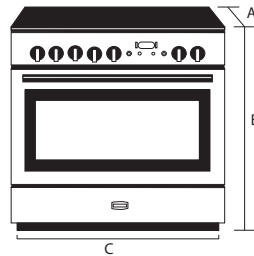

90cm FX (Both)
A: 608 / 642mm
B: 905 - 930mm
C: 900mm

A: Depth Ex / Inc Handles