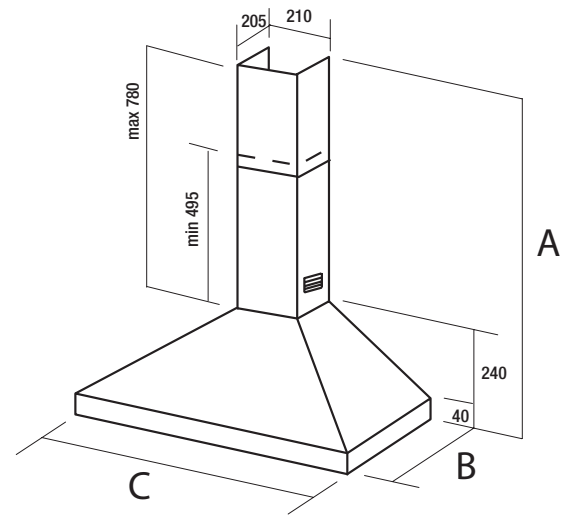

110cm Canopy
A: 735/1020mm
B: 490mm
C: 1098mm