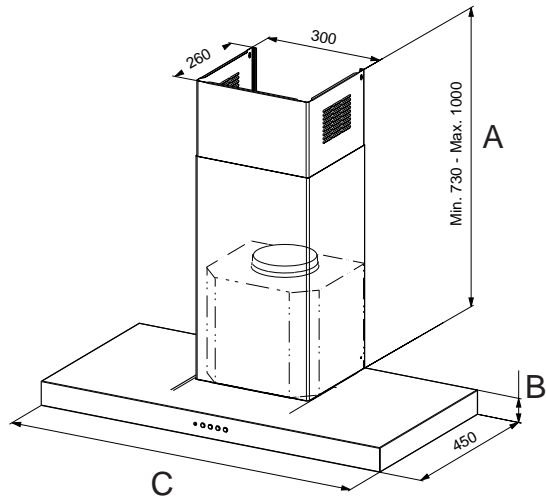

Model	Description	Price
*414902	250mm transition piece to suit FALUC1002	\$288
*414153	150mm semi rigid ducting x 3mt to suit FALUC801, FALHCDP & FALHDS models	\$88
*414253	250mm semi rigid ducting x 3mt to suit FALUC1002 only	\$118
*414150	150mm Roof Cowl to suit FALUC801, FALHCDP & FALHDS models	\$238
*414250	250mm Roof Cowl to suit FALUC1002	\$298

* When purchased separately, freight charges are applicable.

RANGEHOOD DIAGRAMS

INFUSION CANOPIES

110cm Canopy
 A: 730/1000mm
 B: 60mm
 C: 1098mm

110cm Canopy
 A: 730/1000mm
 B: 60mm
 C: 898mm

CANOPY RANGEHOODS